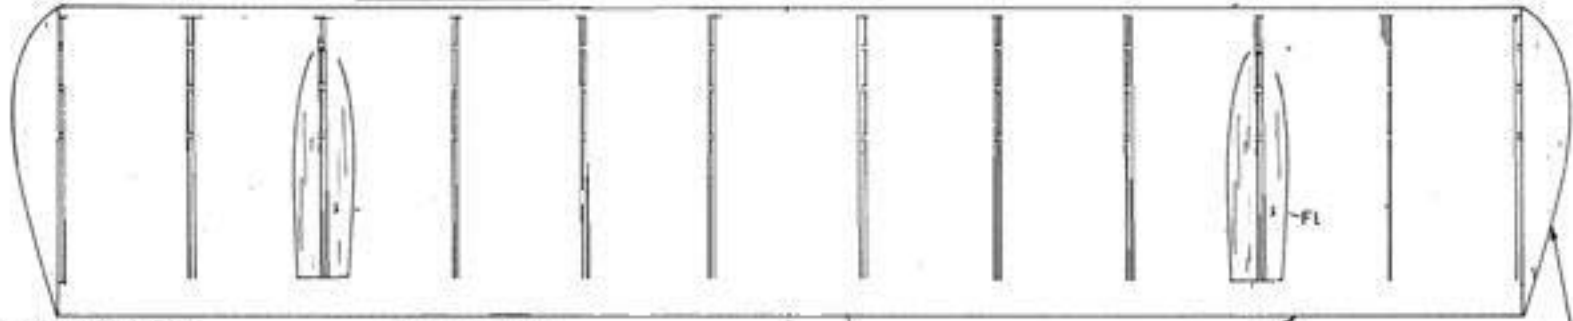

Note: This plane must be upscaled to 185% (27" wingspan) or 200% (32" wingspan).

WING PLAN

FUSELAGE SIDE VIEW

MODEL AIRPLANE NEWS	
POND BABY	
MICRO R/C SEAPLANE	
DESIGNED & DRAWN BY DAVE ROBELEN	
INKED PLAN BY JOE DEMARCO	
Modified for foam by Eric Maglio	
ALL RIGHTS RESERVED	SHEET 1 OF 1
FSP	