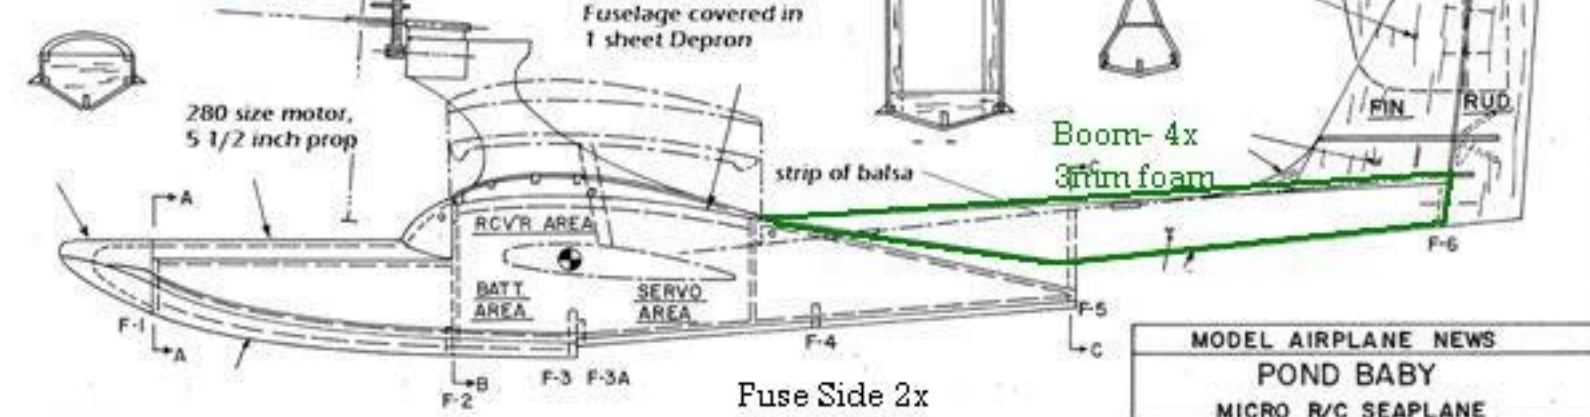

Note: This plane must be upscaled to 185% (27" wingspan) or 200% (32" wingspan).

WING PLAN

FUSELAGE SIDE VIEW

MODEL AIRPLANE NEWS	
POND BABY	
MICRO R/C SEAPLANE	
DESIGNED & DRAWN BY DAVE ROBELEN	
INKED PLAN BY JOE DEMARCO	
Modified for foam by Eric Maglio	
ALL RIGHTS RESERVED	SHEET 1 OF 1
FSP	