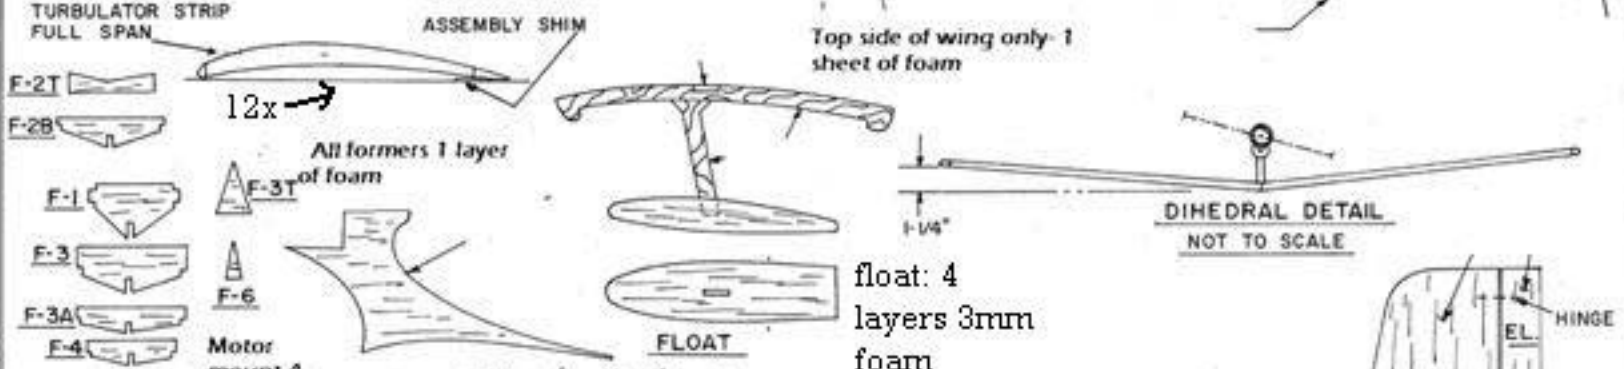

Note: This plane must be upscaled to 185% (27" wingspan) or 200% (32" wingspan).

WING PLAN

FUSELAGE SIDE VIEW

MODEL AIRPLANE NEWS	
POND BABY	
MICRO R/C SEAPLANE	
DESIGNED & DRAWN BY DAVE ROBELEN	
INKED PLAN BY JOE DEMARCO	
Modified for foam by Eric Maglio	
ALL RIGHTS RESERVED	SHEET 1 OF 1
FSP	