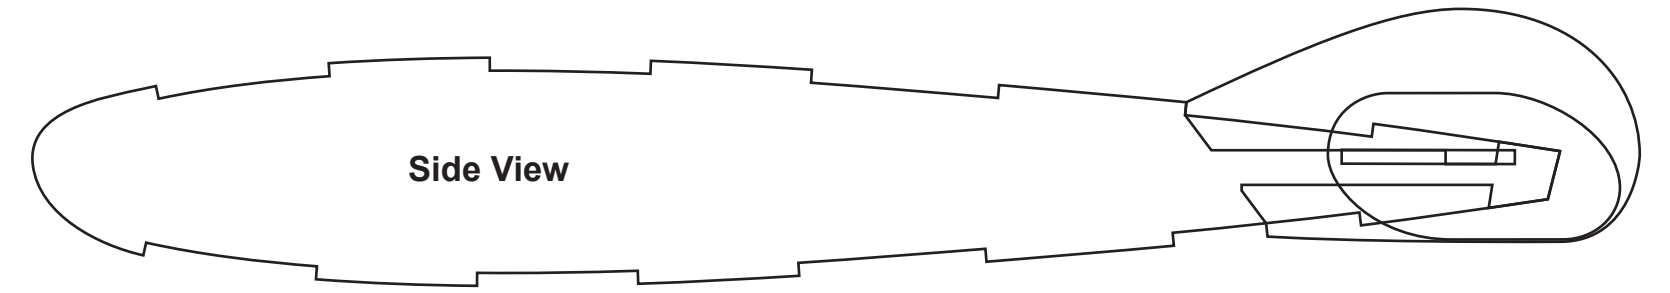

# Universal Fuselage Gyro-body

Designed By: Daniel J. Schwartz

Side View

Top

Bottom

Sides (Make 2)

Elevator

Side Rudders  
(Make 2: Left and Right)

Center Rudder