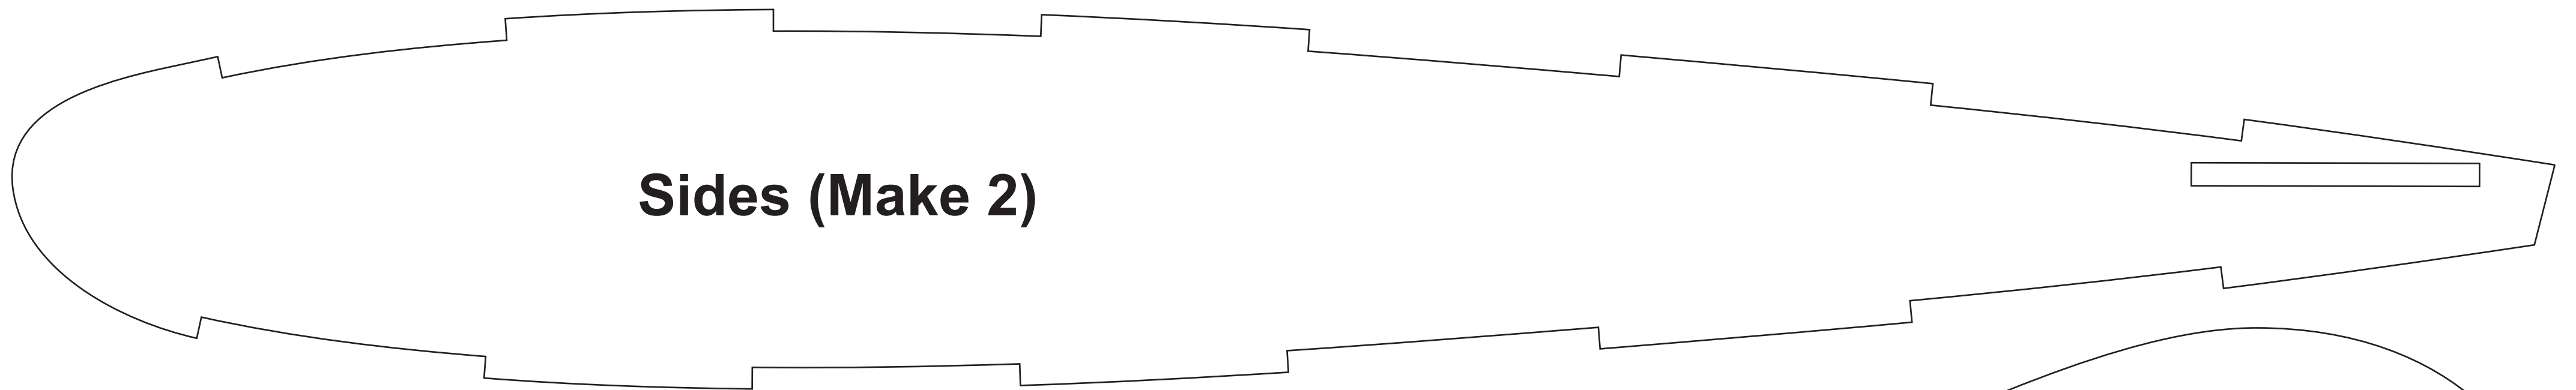

# Universal Fuselage Gyro-body

Designed By: Daniel J. Schwartz

Side View

Top

Bottom

Sides (Make 2)

Elevator

Side Rudders  
(Make 2: Left and Right)

Center Rudder