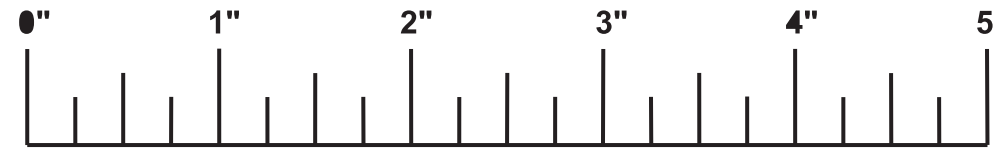

# Universal Fuselage Gyro-body

Designed By: Daniel J. Schwartz

Side View

Top

Bottom

Sides (Make 2)

Elevator

Side Rudders  
(Make 2: Left and Right)

Center Rudder