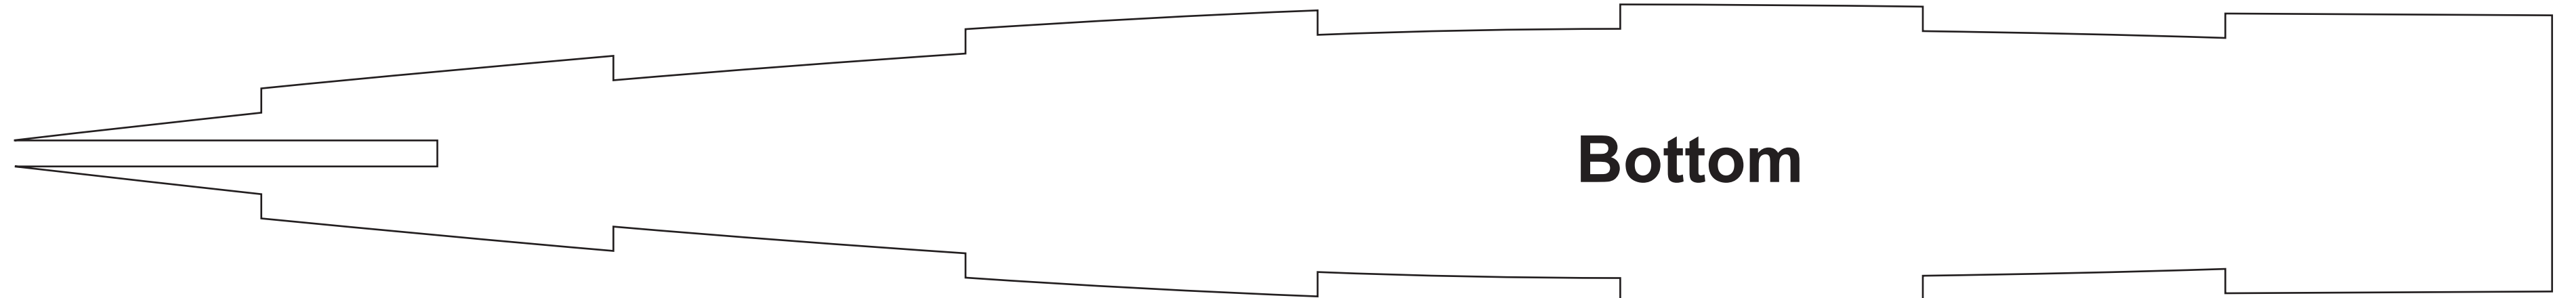

# Universal Fuselage Gyro-body

Designed By: Daniel J. Schwartz

Side View

Top

Bottom

Sides (Make 2)

Elevator

Side Rudders  
(Make 2: Left and Right)

Center Rudder